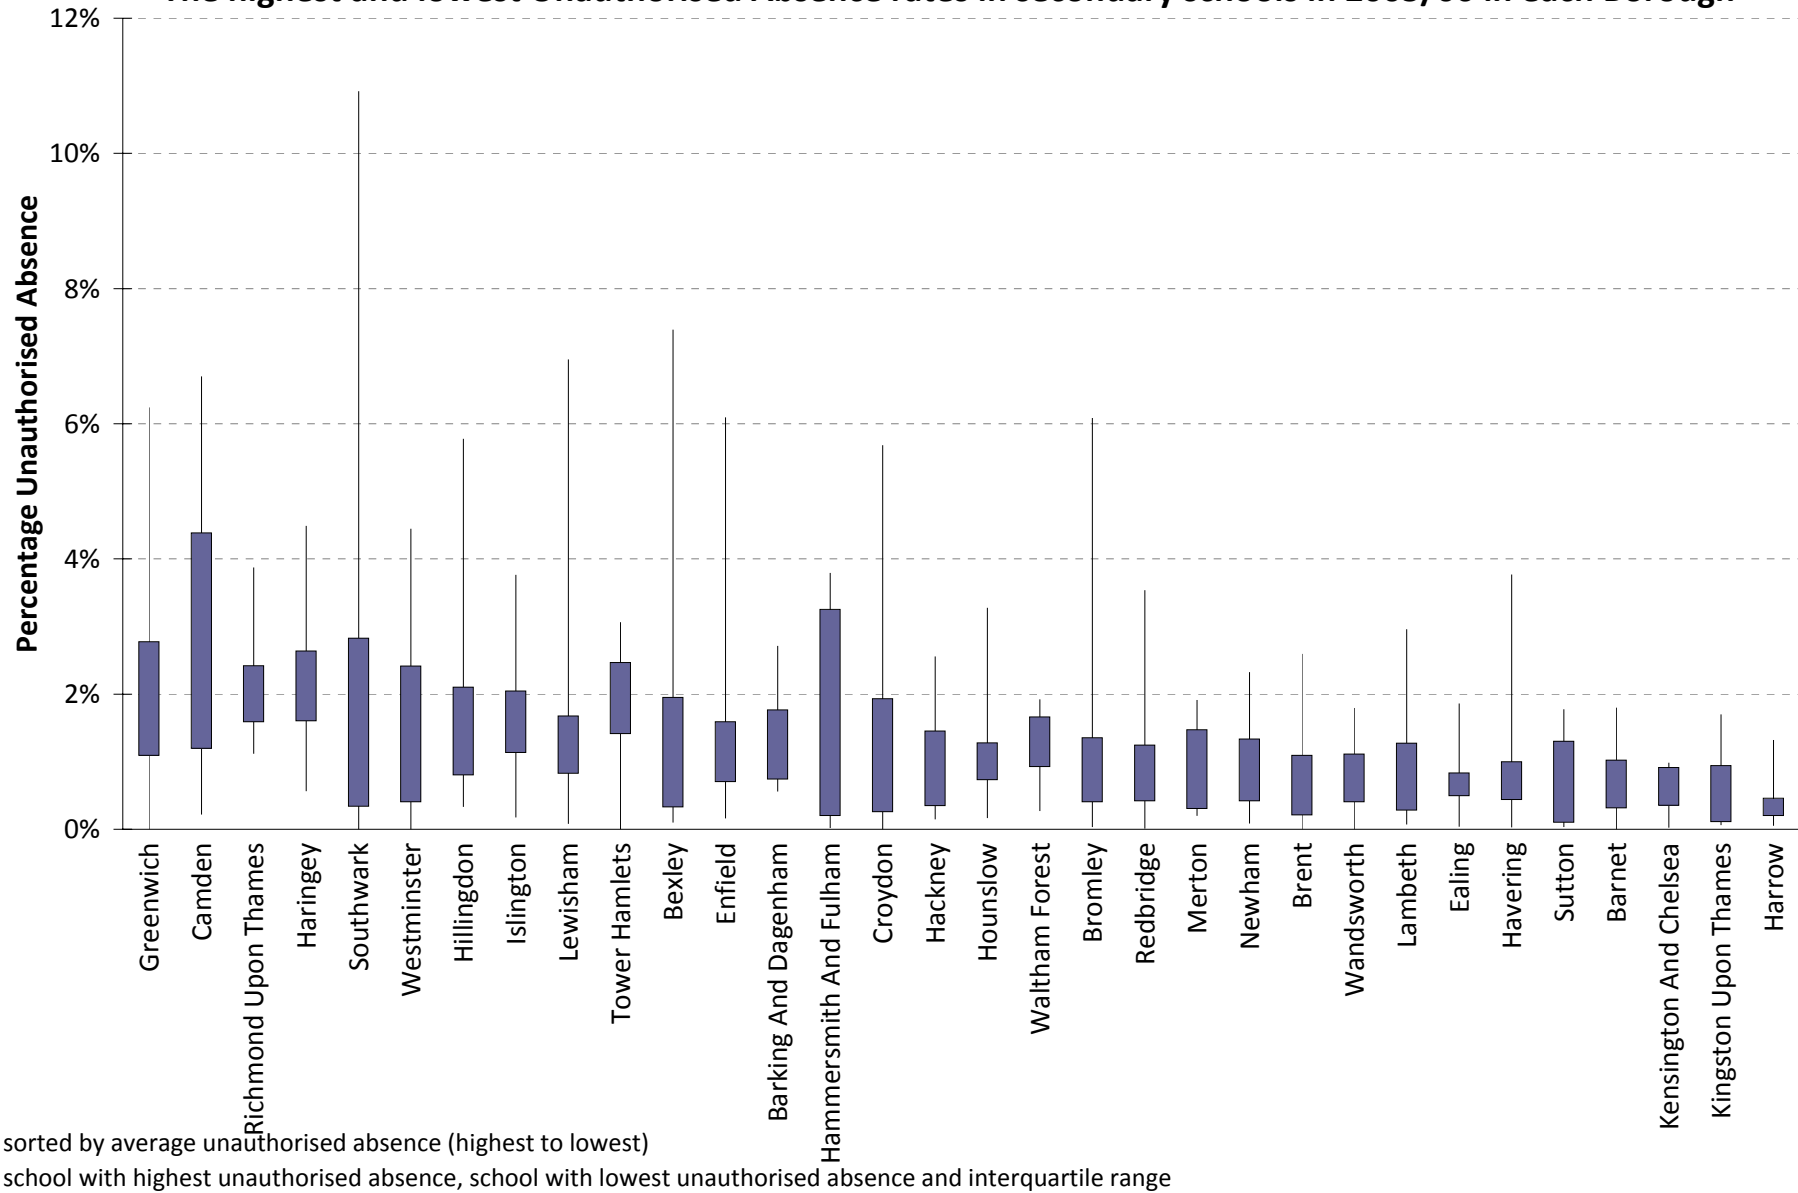

The highest and lowest attendance rates in secondary schools in 2005/06 in each Borough

sorted by average attendance (highest to lowest)
 school with maximum attendance, school with lowest attendance rate and interquartile range

The highest and lowest Unauthorised Absence rates in secondary schools in 2005/06 in each Borough

The highest and lowest Authorised Absence rates in secondary schools in 2005/06 in each Borough