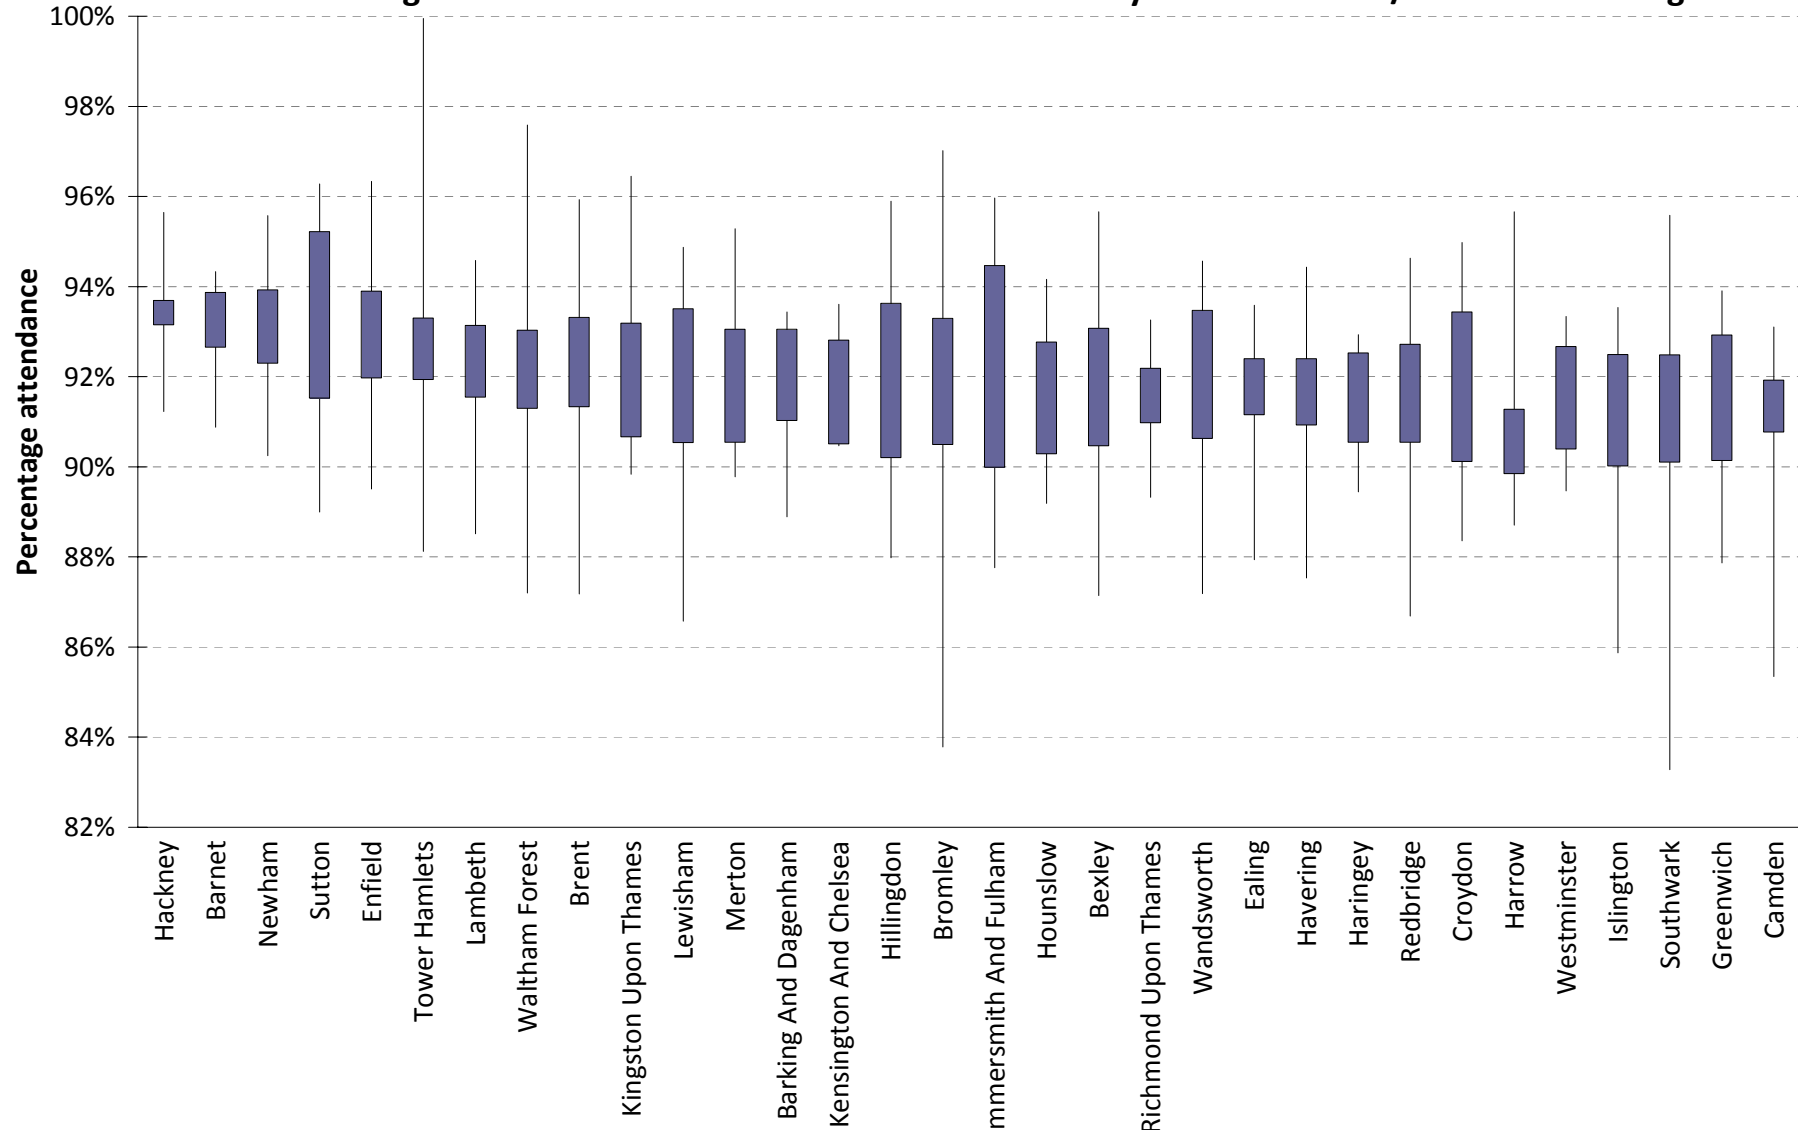

The highest and lowest attendance rates in secondary schools in 2005/06 in each Borough

sorted by average attendance (highest to lowest)
 school with maximum attendance, school with lowest attendance rate and interquartile range

The highest and lowest Unauthorised Absence rates in secondary schools in 2005/06 in each Borough

The highest and lowest Authorised Absence rates in secondary schools in 2005/06 in each Borough