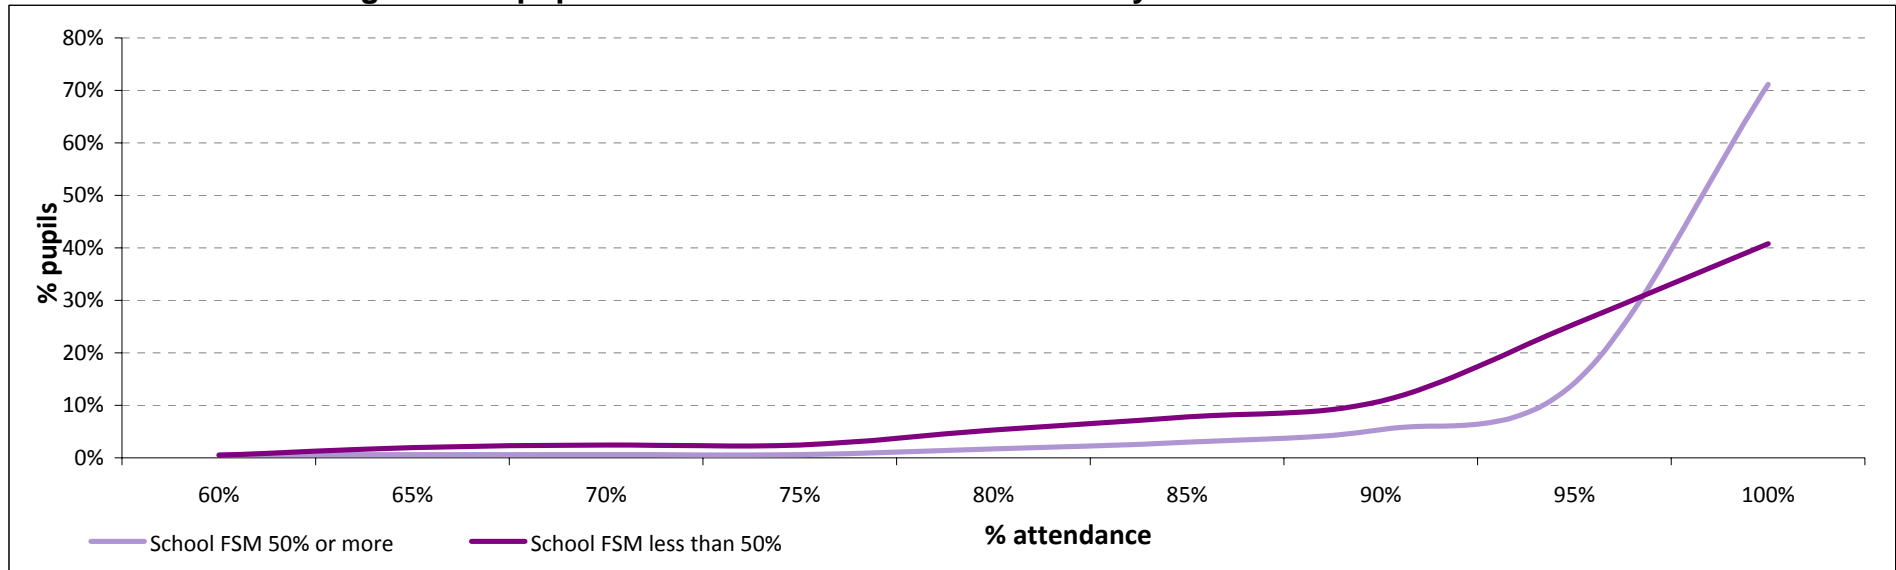

Percentage of KS4 pupils in schools in London in 2005/06 by attendance rate and FSM eligibility

Percentage of KS4 pupils in schools in London in 2005/06 by attendance rate and gender

Percentage of KS4 pupils in schools in London in 2005/06 by attendance rate and School FSM%

Percentage of KS4 pupils eligible for FSM in schools in London in 2005/06 by attendance rate and School FSM%

Percentage of KS4 pupils in schools in London in 2005/06 by attendance rate and CVA Score

Percentage of KS4 pupils in schools in London in 2005/06 by attendance rate and KS3 Average points