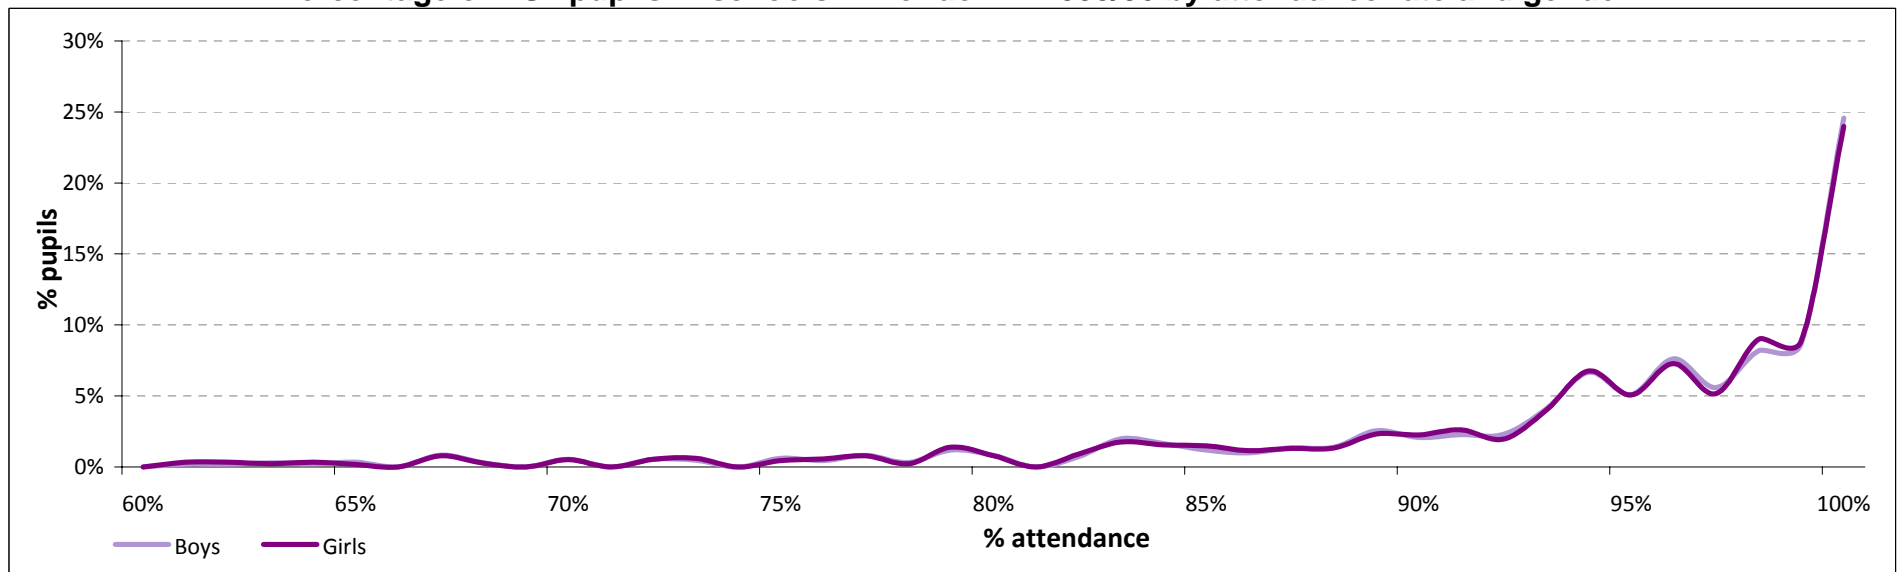

Percentage of KS4 pupils in schools in London in 2005/06 by attendance rate and FSM eligibility

Percentage of KS4 pupils in schools in London in 2005/06 by attendance rate and gender

Percentage of KS4 pupils in schools in London in 2005/06 by attendance rate and School FSM%