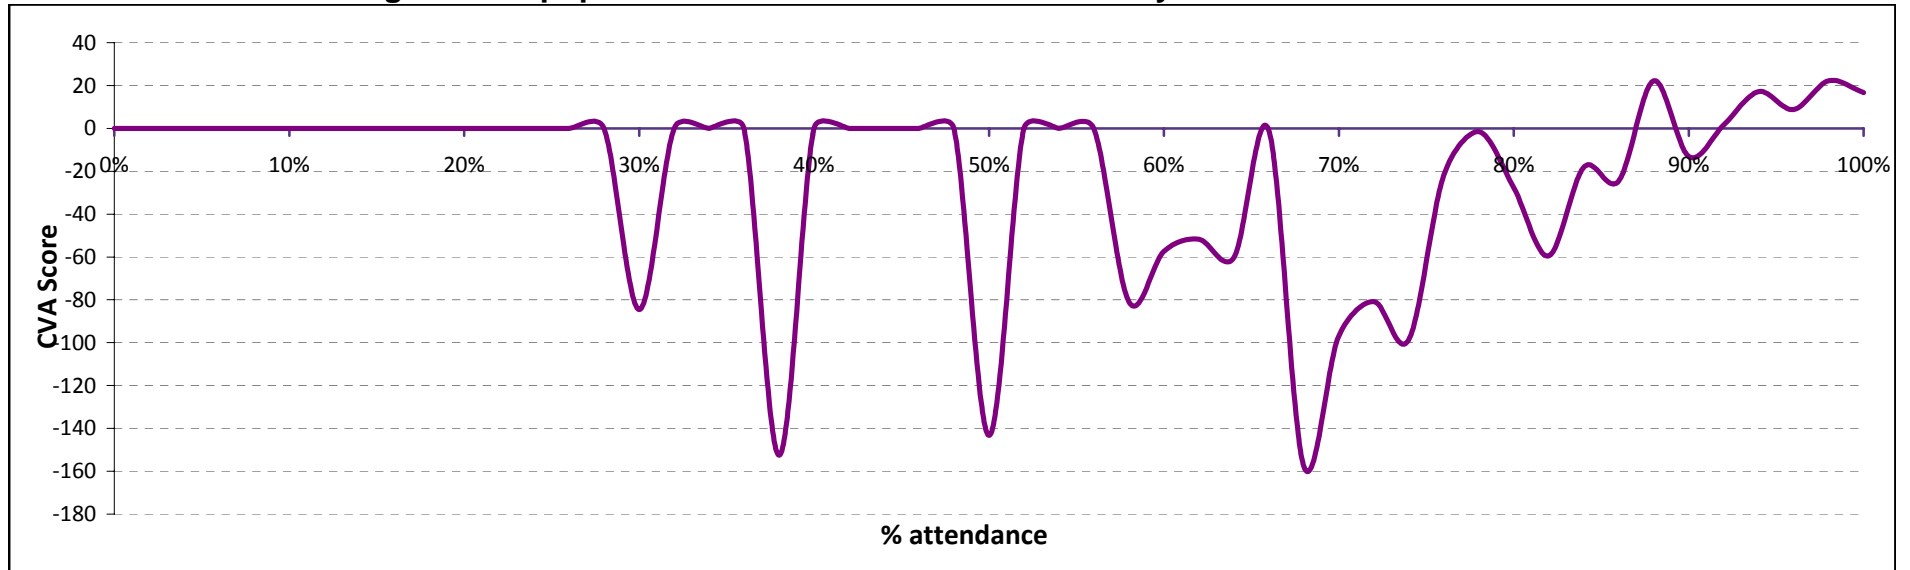

Percentage of KS4 pupils in schools in London in 2005/06 by attendance rate and FSM eligibility

Percentage of KS4 pupils in schools in London in 2005/06 by attendance rate and gender

Percentage of KS4 pupils in schools in London in 2005/06 by attendance rate and School FSM%

Percentage of KS4 pupils eligible for FSM in schools in London in 2005/06 by attendance rate and School FSM%

Percentage of KS4 pupils in schools in London in 2005/06 by attendance rate and CVA Score

Percentage of KS4 pupils in schools in London in 2005/06 by attendance rate and KS3 Average points