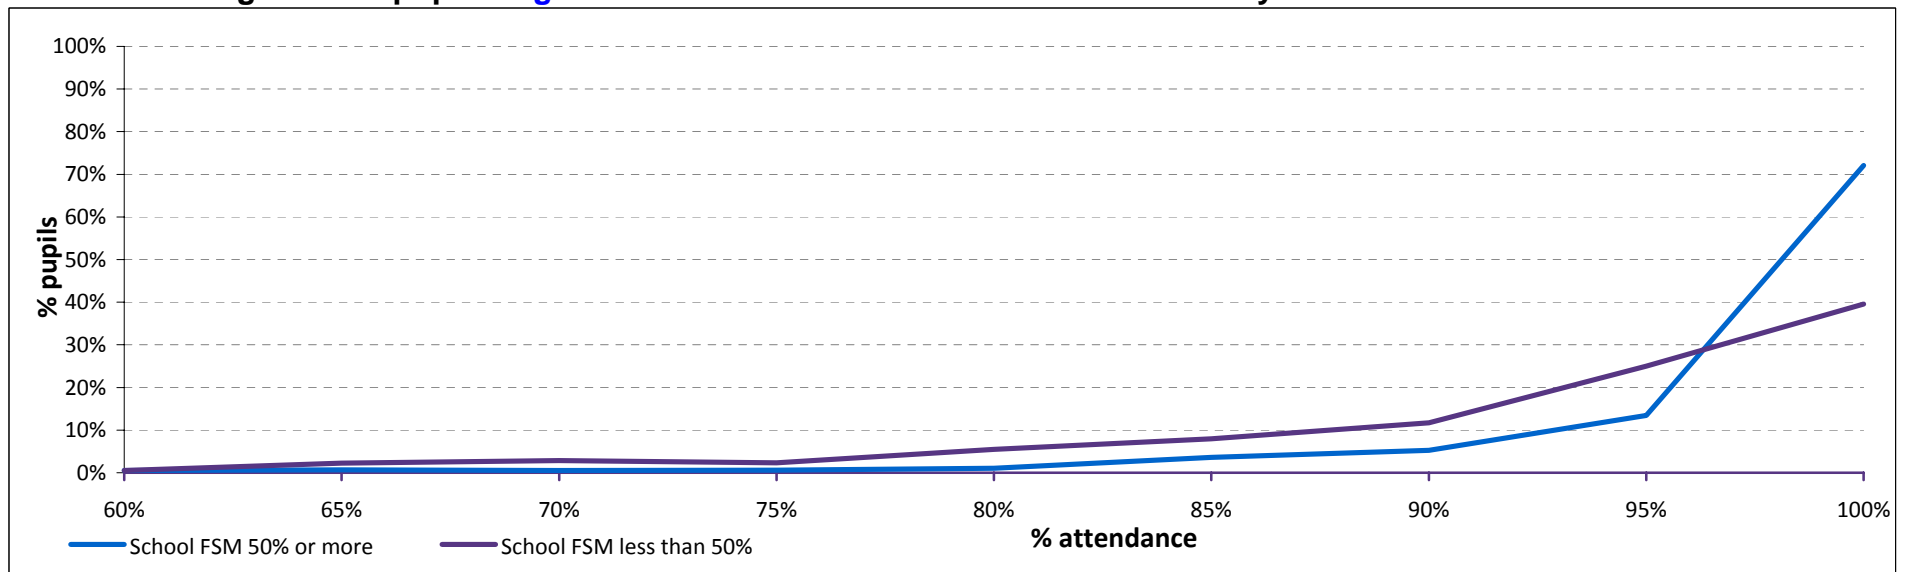

Percentage of KS4 pupils in schools in London in 2005/06 by attendance rate and FSM eligibility

Percentage of KS4 pupils in schools in London in 2005/06 by attendance rate and gender

Percentage of KS4 pupils in schools in London in 2005/06 by attendance rate and School FSM%

Percentage of KS4 pupils eligible for FSM in schools in London in 2005/06 by attendance rate and School FSM%

Percentage of KS4 pupils in schools in London in 2005/06 by attendance rate and CVA Score

Percentage of KS4 pupils in schools in London in 2005/06 by attendance rate and KS3 Average points