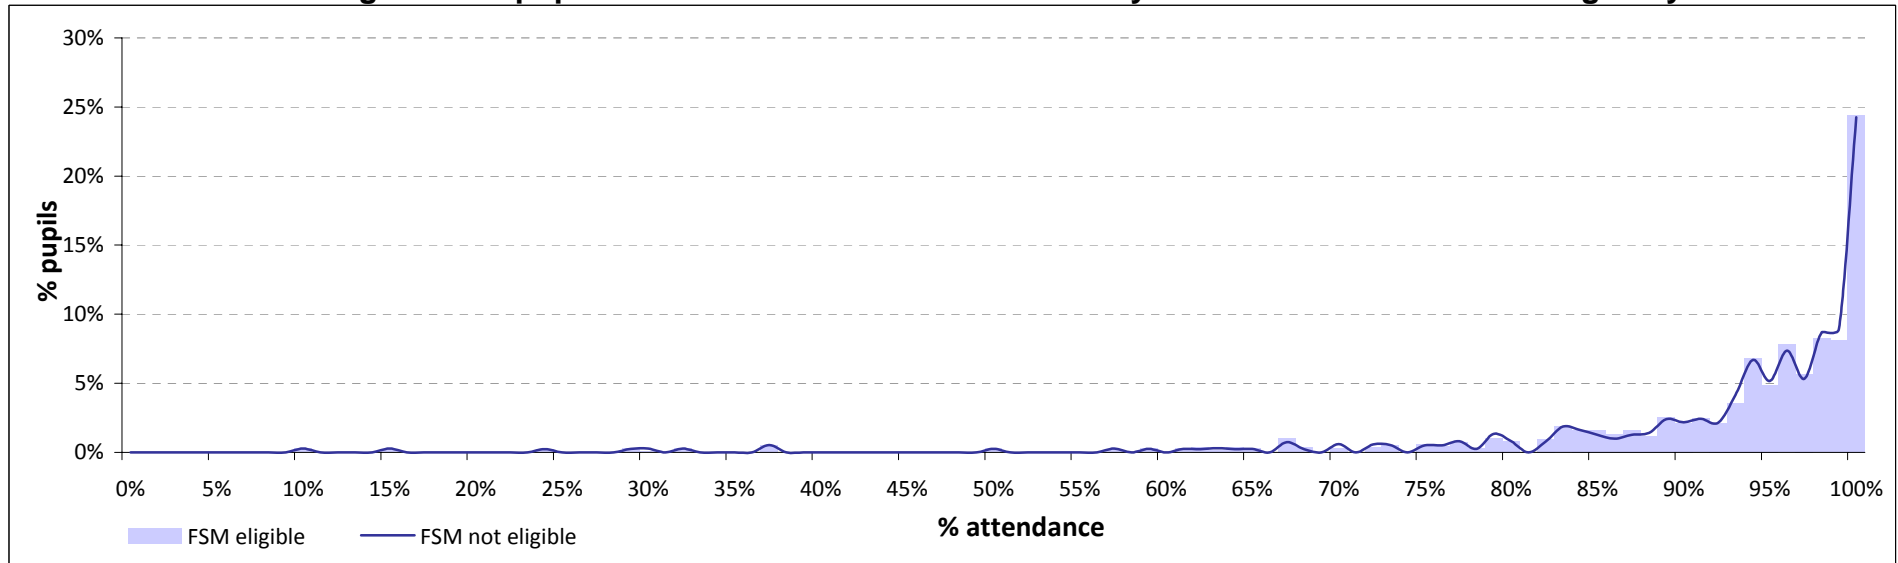

Percentage of KS4 pupils in schools in London in 2005/06 by attendance rate and FSM eligibility

Percentage of KS4 pupils in schools in London in 2005/06 by attendance rate and gender

Percentage of KS4 pupils in schools in London in 2005/06 by attendance rate and School FSM%

Percentage of KS4 pupils eligible for FSM in schools in London in 2005/06 by attendance rate and School FSM%

Percentage of KS4 pupils in schools in London in 2005/06 by attendance rate and CVA Score

Percentage of KS4 pupils in schools in London in 2005/06 by attendance rate and KS3 Average points